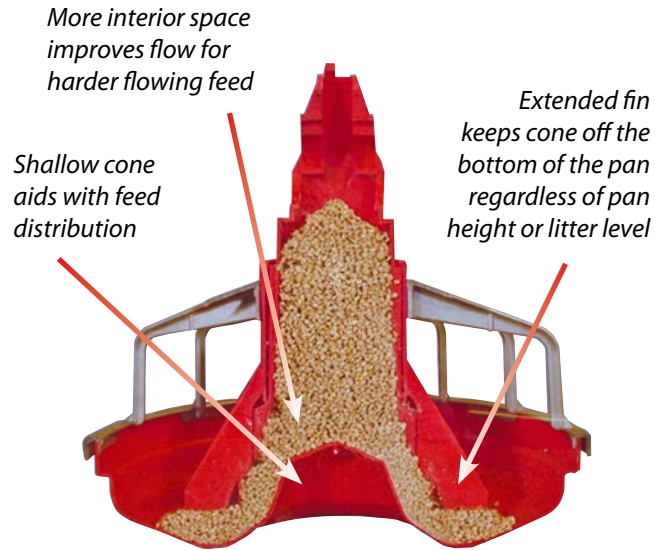

MODEL C2® PLUS Broiler Feeders

Let's grow together™

Featuring the Extended Fin Model of the Well-Known Chore-Time® Original Feeder

Extended Fin Model Helps Maintain Feed Flow

- Longer anti-rake fins keep the cone off the bottom of the pan – permits more feed in the pan when the windows are closed with the pan on the floor.
- Fixed height at the bottom helps maintain feed flow at all times, regardless of pan height or litter level.
- Unique pan profile uses a shallow cone molded into the center of the pan. This short raised area within the upper feed cone aids with feed distribution, both through the flood windows and into the pan.
- All Chore-Time Model C2® Plus feeder pans feature Chore-Time's extended five-year prorated warranty. (See Chore-Time's full written warranty for complete warranty details.)

Chore-Time's MODEL C2® PLUS Extended Fin Feeder

Gets Birds Off to a Good Start from Day One

- **Chick-friendly** 14-spoke grill design lets birds exit pans easily.
- **Shallow pan option** reduces the need for feed trays and extra labor when starting birds.
- **Optional feed windows** fill pans high with feed to attract chicks.
- **All-plastic construction** with ultra-violet protection and reinforced eating and cone wear areas.

Easy-To-Read
Feed Level
Settings

Keeps Birds Growing with Top Feed Conversion

- **Feed-saving features** include Chore-Time's "V"-shaped pan bottom design, double pan lip and anti-rake fins.
- **A reinforced eating area** provides greater strength in the pan bottom.
- **Easy-to-read feed level settings** make it simple to adjust the feed level as birds grow.